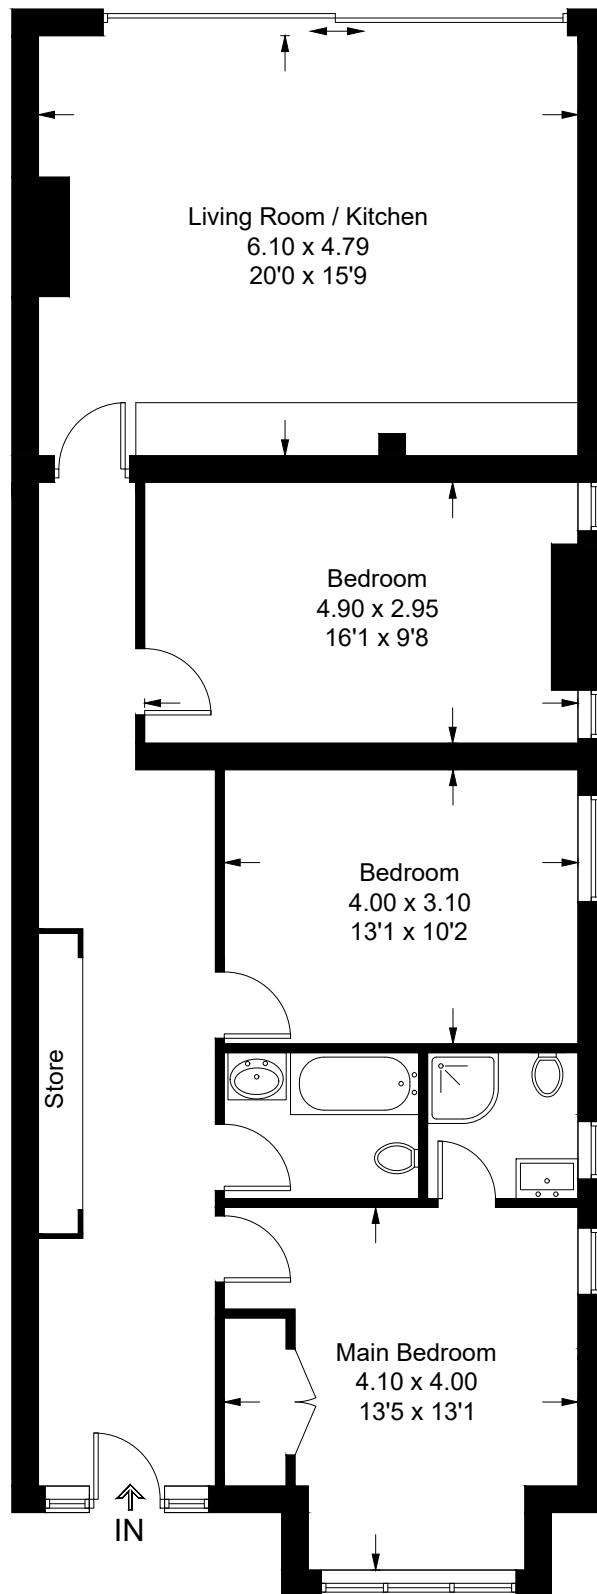

Burlington Avenue

Approximate Gross Internal Area = 103.3 sq m / 1112 sq ft

Front Garden
Ground Floor

Illustration for identification purposes only, measurements are approximate, not to scale. Fourlabs.co © (ID1143268)